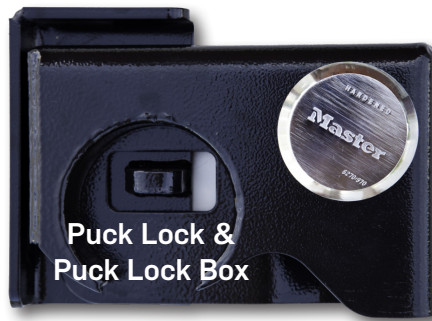

# GET A SECURE SOLUTION WHEN YOU IT.

If you don't already have one, we can provide you with a pro-series, heavy duty master lock. Combined with our lock boxes, they are virtually tamper-proof. If you're using the Box for materials or tools, ask about our shelf brackets to help you make the space more efficient.

## Locks & Lock Boxes

Pad Lock	\$35
Puck Lock	\$50
Standard Lock Box	\$75
Puck Lock Box	\$95